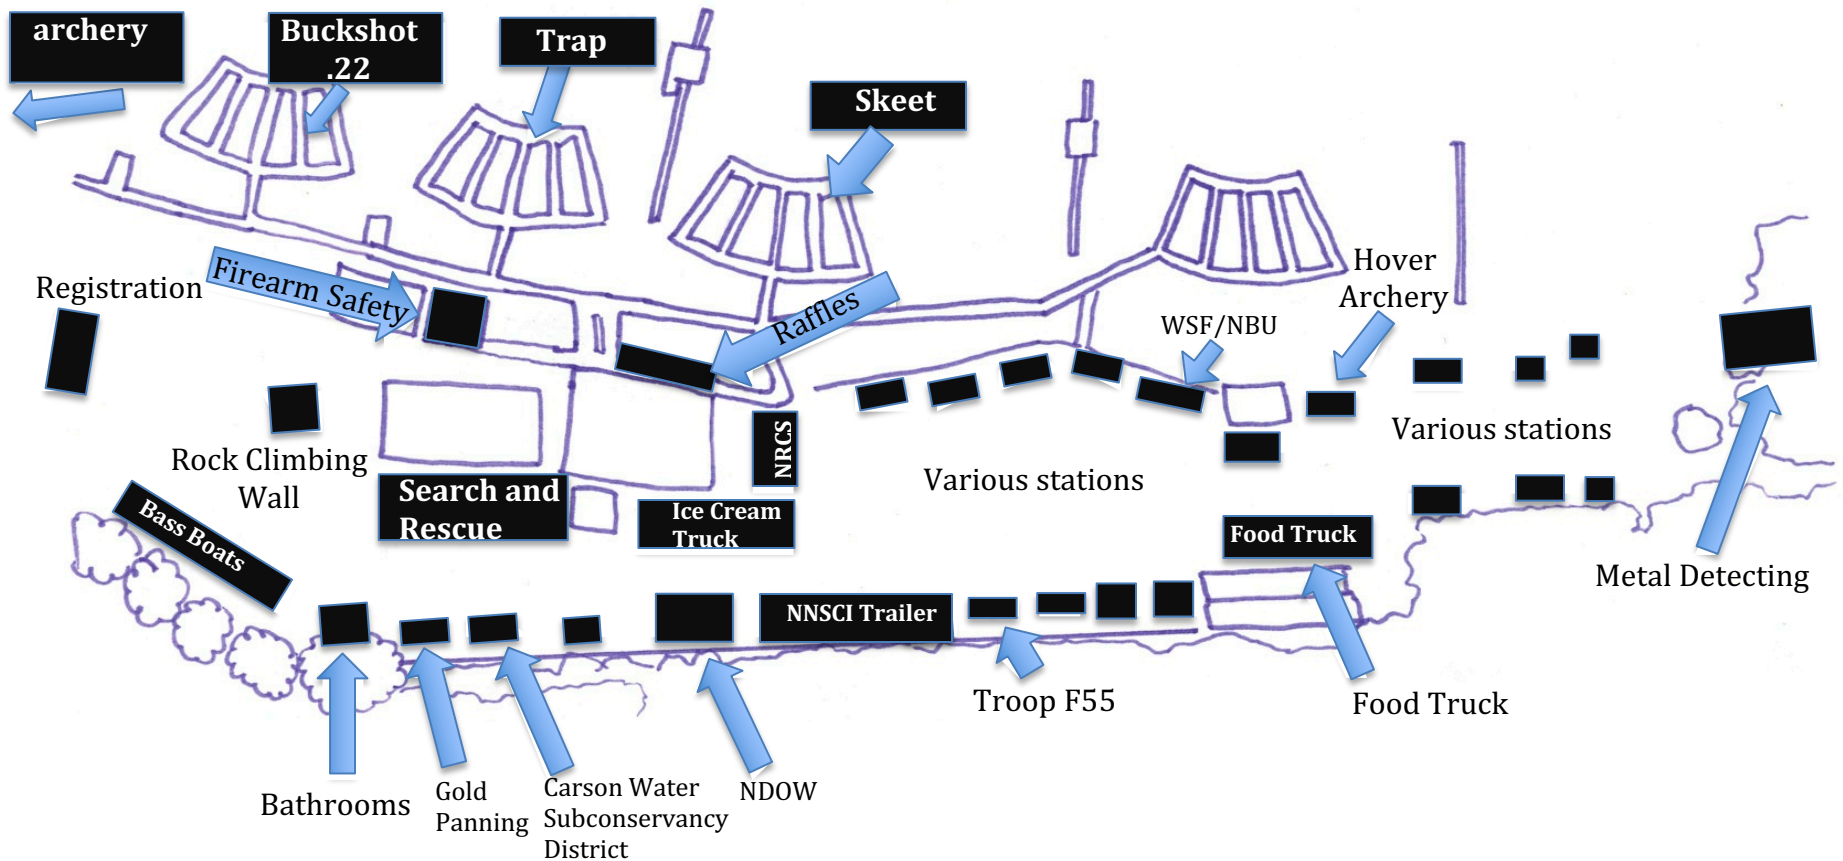

Nevada Outdoor Experience

9:00	Registration- Stations open.
10:30	First raffle drawing: Results will be posted (don't have to be present to win). Every half hour a few more raffle prizes will be drawn.
12:30	Final Raffle Drawing: the big finale will raffle off the rest of the items.
1:00	Event and all stations close.

To participate in any of the pellet gun, trap, skeet, or other firearm stations, youth must go through the "firearm safety" station (over by raffles) and have the bracelet on .